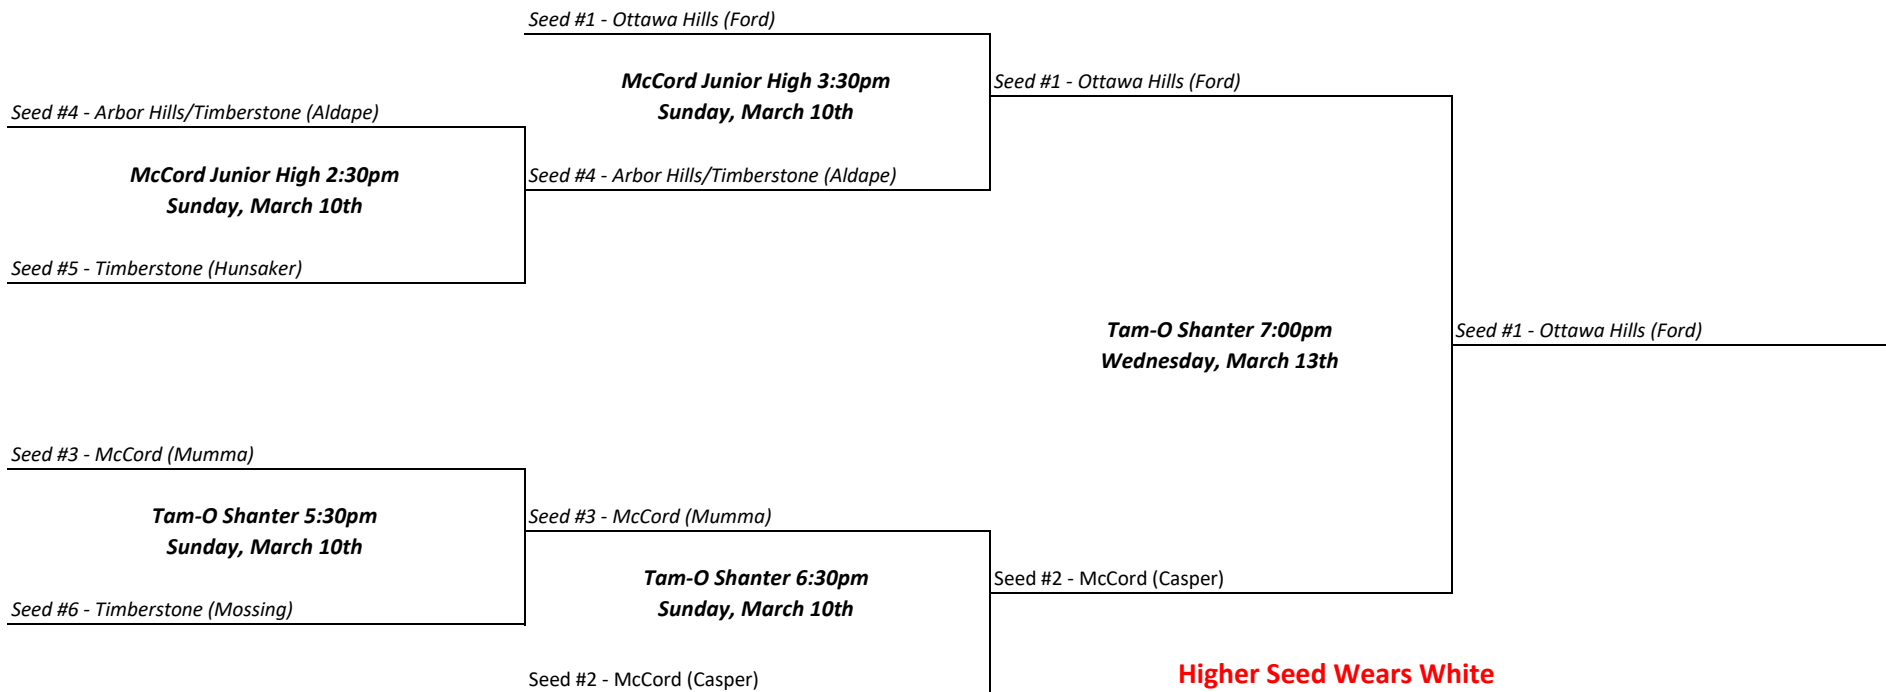

2024 Winter 7th/8th Grade Basketball

Updated 3/14/24

Higher Seed Wears White

All Regular Season Rules Apply!!!!

Game Times Subject to Change If Necessary